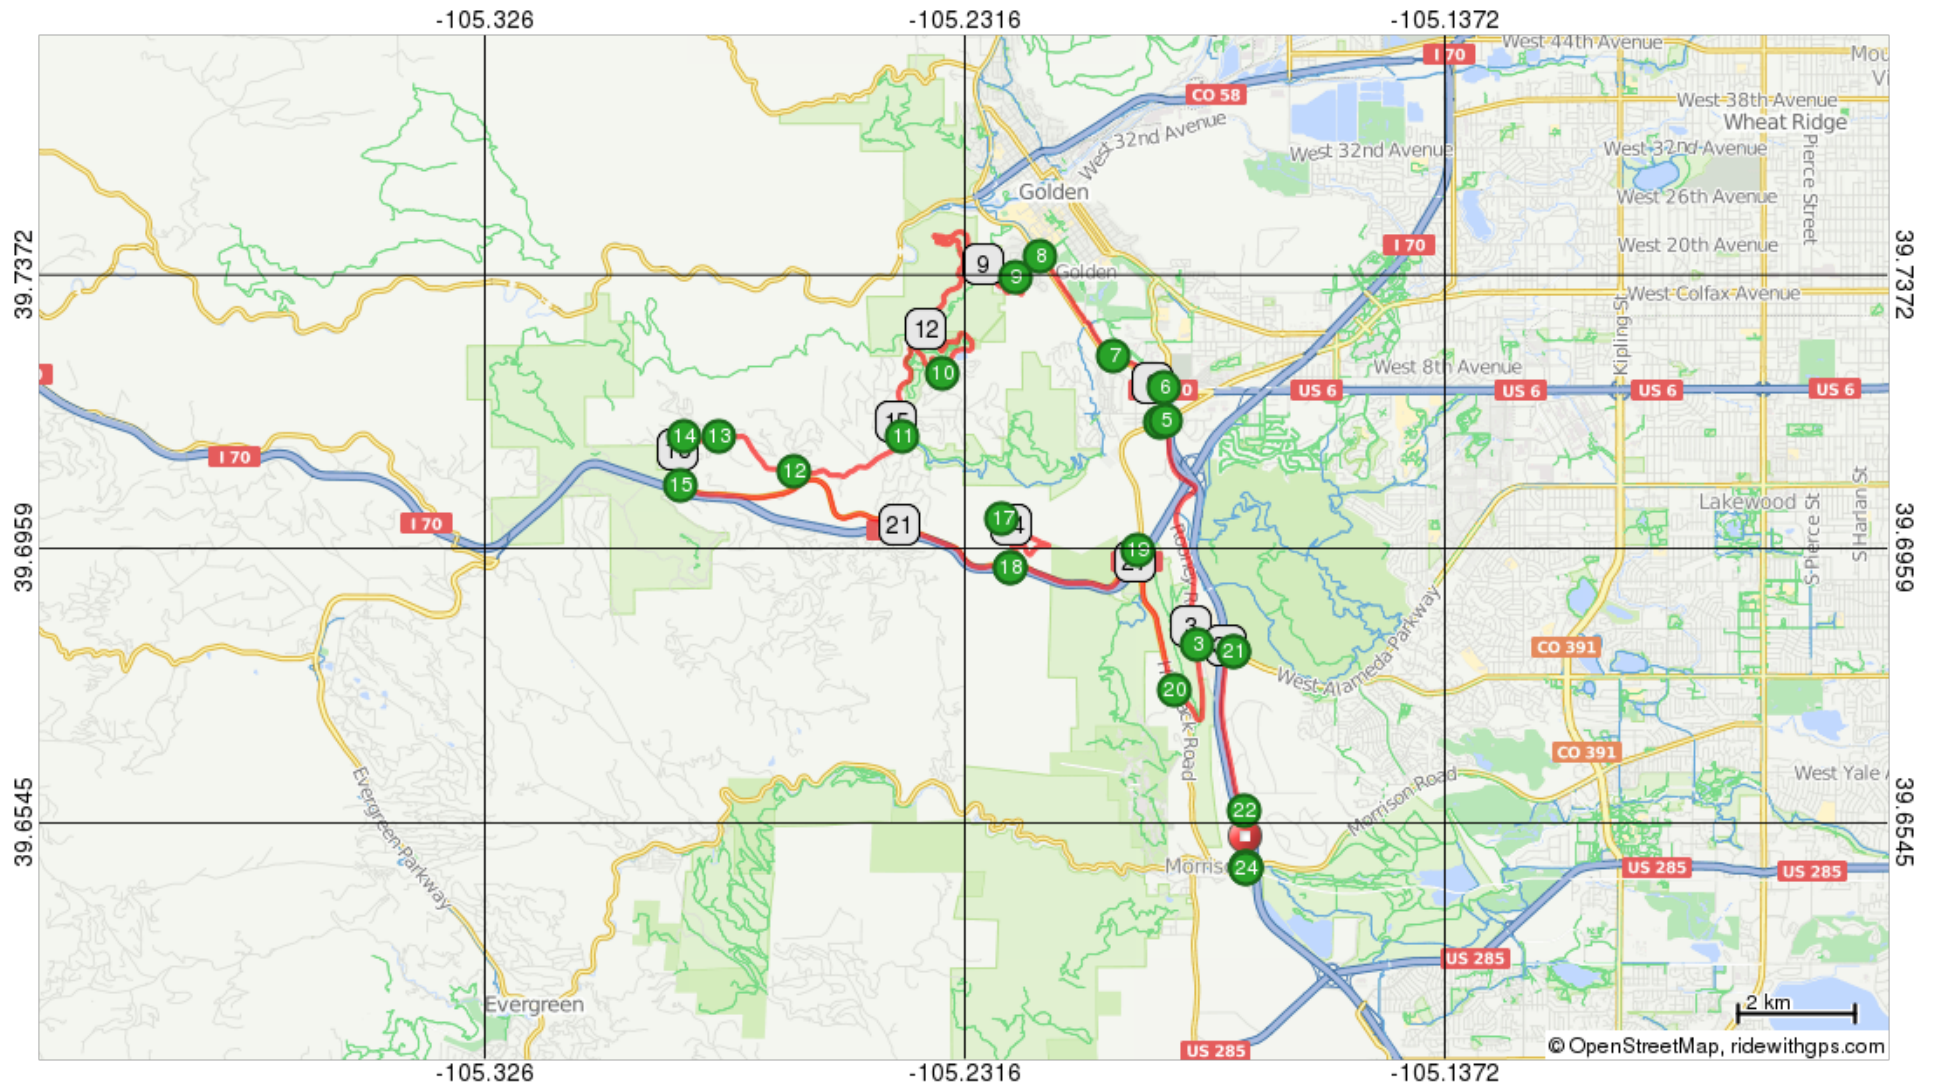

Morrison LOM MtVCC Genesee Cabrini Morrison

Morrison LOM MtVCC Genesee Cabrini Morrison

0.0	0.0	▀	Start of route
0.0	0.0	→	R onto S Rooney Rd
2.4	2.4	←	L onto W Alameda Pkwy (signs for I-70)
2.8	0.5	→	R onto Co Rd 53/S Rooney Rd
5.4	2.6	→	R onto W Colfax Ave
5.5	0.0	←	L
5.9	0.5	↑	pedestrian overpass
6.6	0.7	←	L
7.9	1.3	←	L onto 19th St
8.2	0.3	↑	Continue onto Lookout Mountain Rd
13.3	5.0	→	R onto Colorow Rd
15.1	1.9	→	R onto Lookout Mountain Rd
16.5	1.3	→	R onto Mt Vernon Rd

16.5 miles. +2447/-776 feet

32.4	0.0	▀	End of route
------	-----	---	--------------

0.0 miles. +0/-0 feet

17.4	1.0	→	Slight R to stay on Mt Vernon Rd
17.8	0.4	←	Mt Vernon Rd turns slightly L and becomes Mt Vernon Country Club Rd
18.3	0.5	←	L onto US-40 E
22.3	3.9	←	L onto Cabrini Blvd
23.6	1.4	→	Slight R to stay on Cabrini Blvd
25.2	1.6	←	L onto US-40 E
26.8	1.6	→	R onto County Road 93
28.4	1.6	←	L onto W Alameda Pkwy
30.1	1.7	→	R onto S Rooney Rd
31.8	1.7	→	R to stay on S Rooney Rd
32.4	0.6	←	L

16.0 miles. +707/-2672 feet