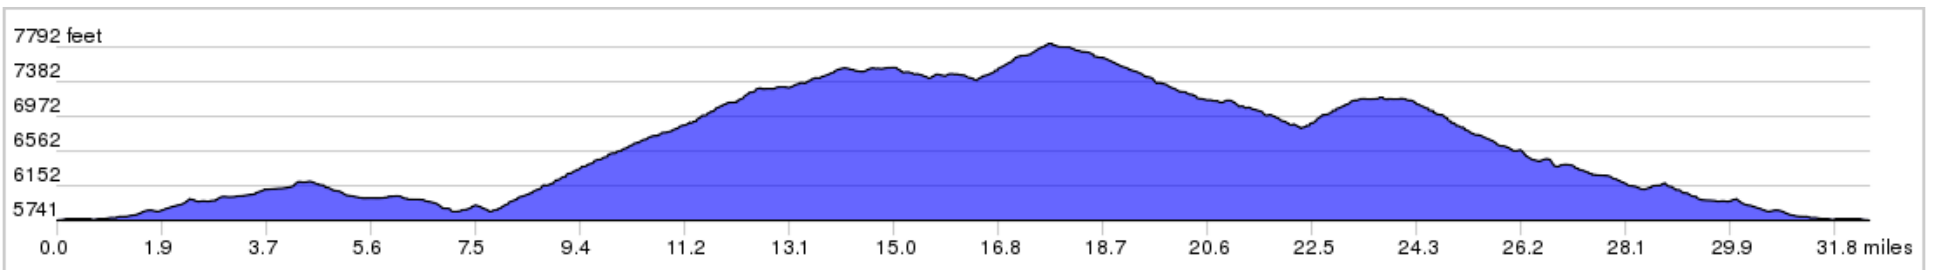

Morrison LOM MtVCC Genesee Cabrini Morrison

Morrison LOM MtVCC Genesee Cabrini Morrison

0.0	0.0	▀	Start of route
0.0	0.0	→	R onto S Rooney Rd
2.4	2.4	←	L onto W Alameda Pkwy (signs for I-70)
2.8	0.5	→	R onto Co Rd 53/S Rooney Rd
5.4	2.6	→	R onto W Colfax Ave
5.5	0.0	←	L
5.9	0.5	↑	pedestrian overpass
6.6	0.7	←	L
7.9	1.3	←	L onto 19th St
8.2	0.3	↑	Continue onto Lookout Mountain Rd
13.3	5.0	→	R onto Colorow Rd
15.1	1.9	→	R onto Lookout Mountain Rd
16.5	1.3	→	R onto Mt Vernon Rd

16.5 miles. +2447/-776 feet

32.4	0.0	▀	End of route
------	-----	---	--------------

0.0 miles. +0/-0 feet

17.4	1.0	→	Slight R to stay on Mt Vernon Rd
17.8	0.4	←	Mt Vernon Rd turns slightly L and becomes Mt Vernon Country Club Rd
18.3	0.5	←	L onto US-40 E
22.3	3.9	←	L onto Cabrini Blvd
23.6	1.4	→	Slight R to stay on Cabrini Blvd
25.2	1.6	←	L onto US-40 E
26.8	1.6	→	R onto County Road 93
28.4	1.6	←	L onto W Alameda Pkwy
30.1	1.7	→	R onto S Rooney Rd
31.8	1.7	→	R to stay on S Rooney Rd
32.4	0.6	←	L

16.0 miles. +707/-2672 feet