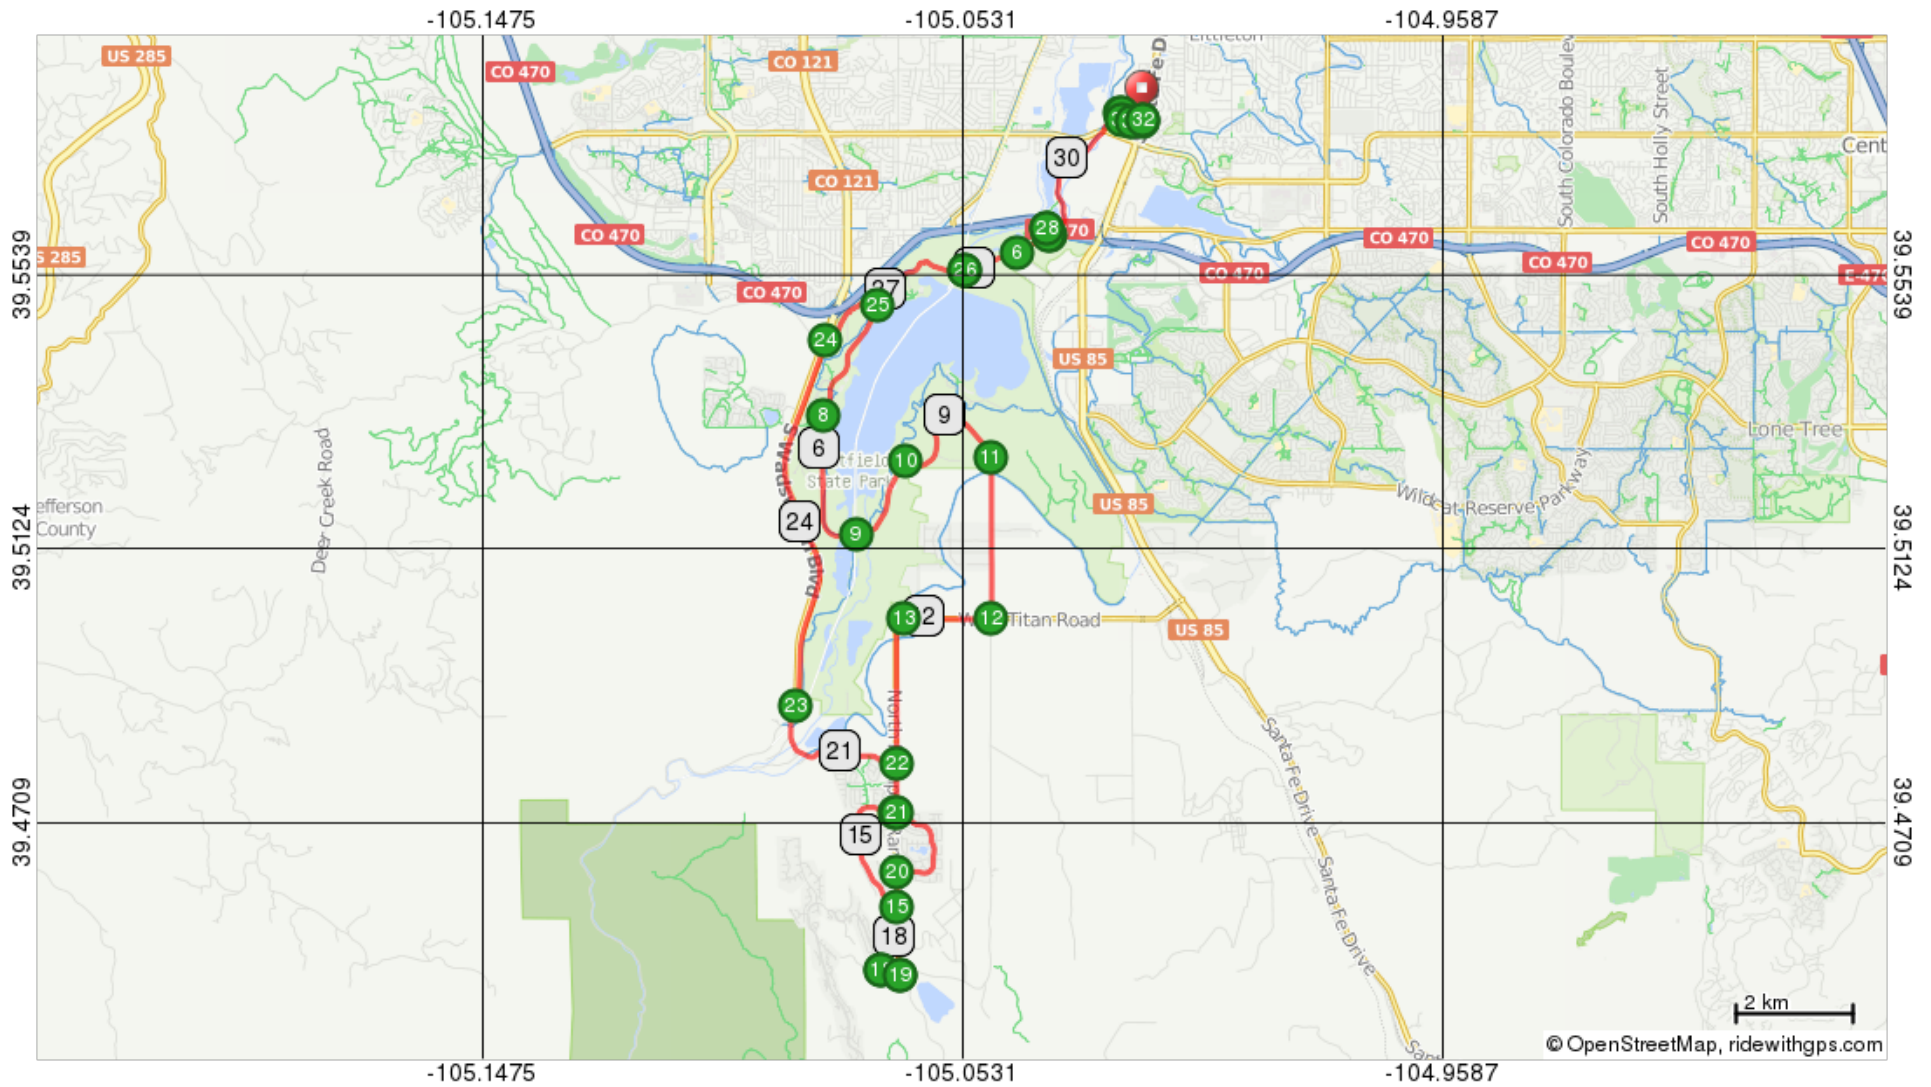

## Aspen Grove Roxborough O&B

0.0	0.0	▀	Start of route
0.0	0.0	→	R toward W Carson Dr
0.2	0.1	↑	Continue straight onto W Carson Dr
0.3	0.2	←	Slight L onto Mary Carter Greenway Trail
2.0	1.7	←	L
2.1	0.1	→	R
2.5	0.4	↑	Continue straight onto Driveway
3.1	0.6	↑	Continue onto Perimeter Rd
5.6	2.5	←	Slight L
7.2	1.5	↑	Continue straight onto Chatfield State Park

7.2 miles. +241/-191 feet

19.9	1.2	→	R onto N Rampart Range Rd
20.4	0.5	←	L onto W Waterton Rd
22.0	1.6	→	Slight R onto CO-121 N/S Wadsworth Blvd
26.0	4.0	→	R onto Co Rd 124/W Deer Creek Canyon Rd
26.8	0.8	←	L onto Perimeter Rd
28.0	1.2	↑	Continue onto Driveway
29.0	1.0	←	L toward Mary Carter Greenway Trail
29.1	0.1	→	R onto Mary Carter Greenway Trail
30.8	1.7	→	R toward W Carson Dr
30.9	0.1	←	L onto W Carson Dr

12.2 miles. +390/-679 feet

8.2	1.0	→	R to stay on Chatfield State Park
9.6	1.5	↑	Continue onto N Roxborough Park Rd
11.3	1.7	→	R onto W Titan Rd
12.2	0.9	↑	Continue onto N Rampart Range Rd
14.3	2.1	→	R onto Village Cir W
15.9	1.6	→	R onto N Rampart Range Rd
16.6	0.7	↑	Continue onto Roxborough Dr
16.9	0.3	←	L onto Sundown Trail
17.2	0.3	→	R onto Roxborough Dr
17.6	0.4	↑	Continue onto N Rampart Range Rd
18.7	1.1	→	R onto Village Cir E

11.5 miles. +854/-649 feet

31.0	0.1	→	R
31.1	0.2	▀	End of route

0.3 miles. +13/-0 feet