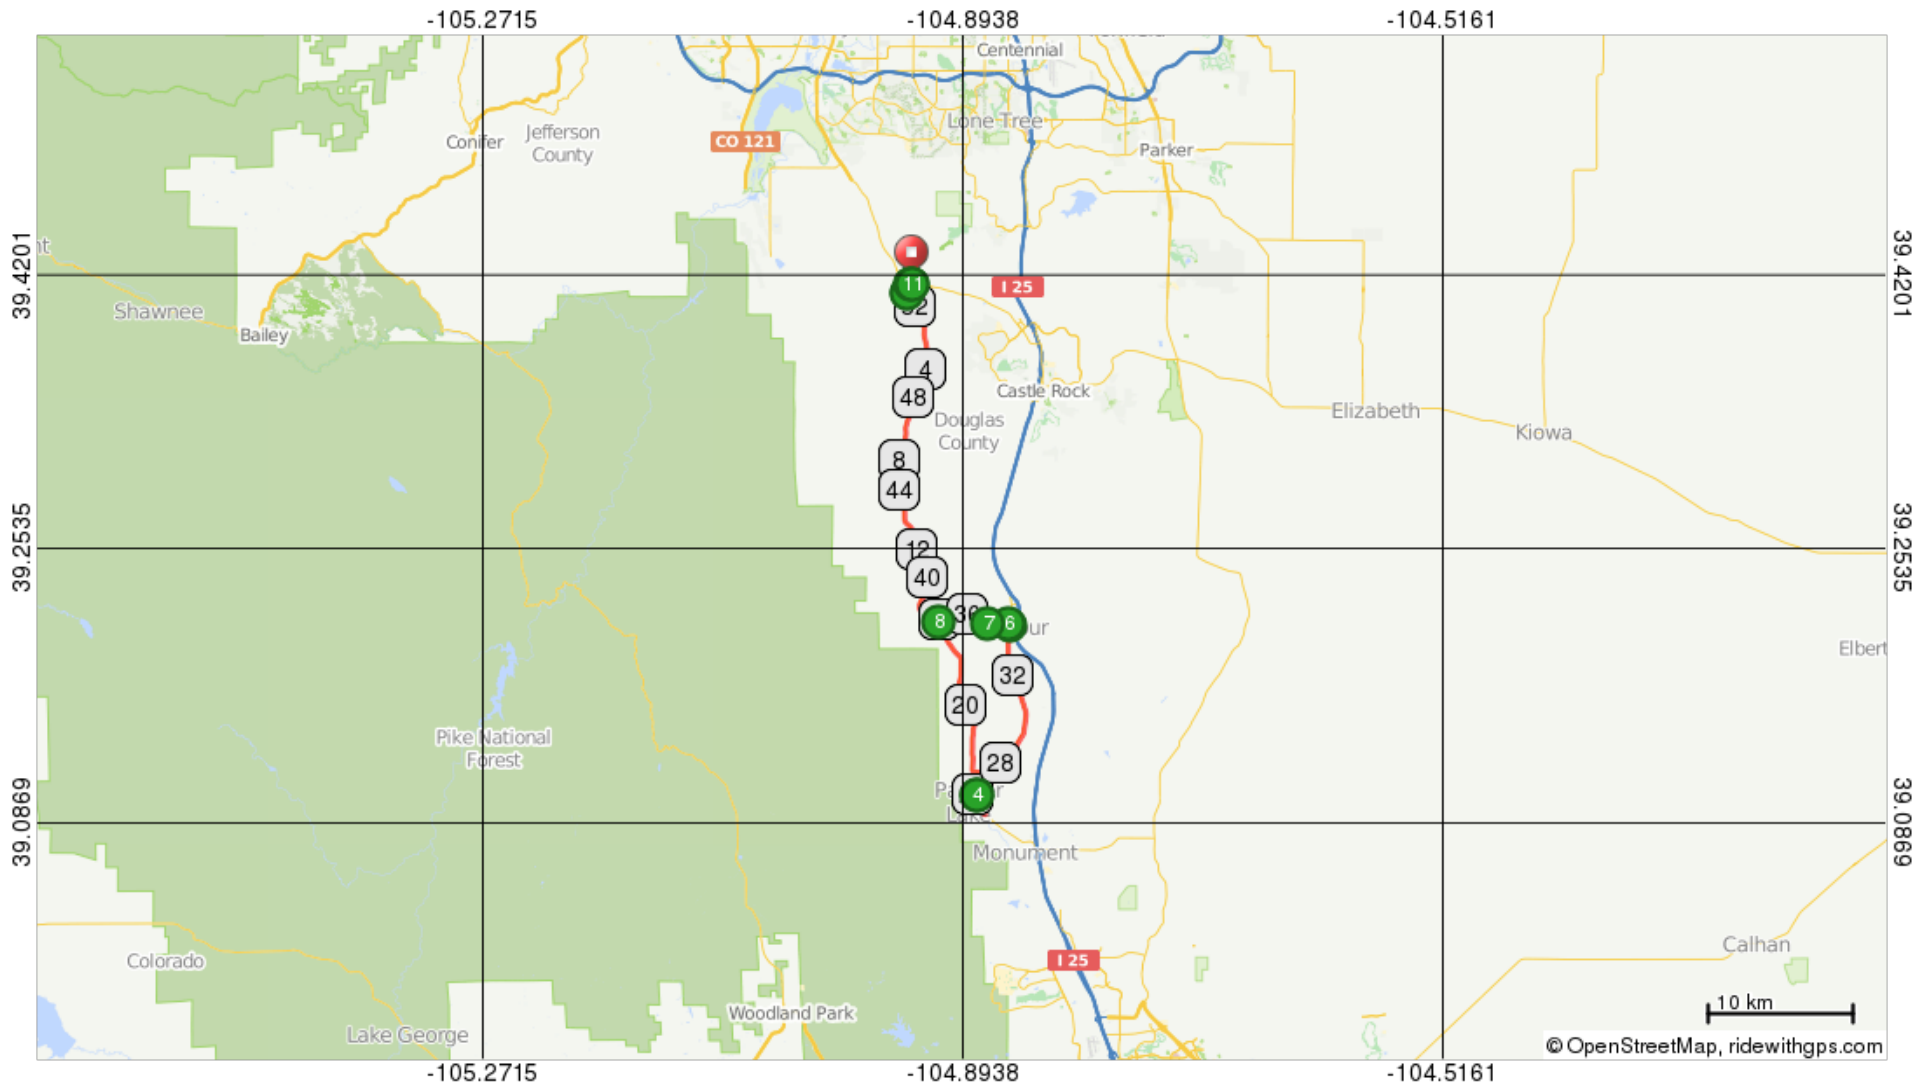

Sedalia Palmer Lk Larkspur Sedalia

Sedalia Palmer Lk Larkspur Sedalia

0.0	0.0	▀	Start of route
0.0	0.0	←	L onto Manhart Ave
0.5	0.4	←	L onto CO-105 E/N Perry Park Rd
23.9	23.4	→	R to stay on CO-105 E
26.3	2.4	↑	Continue onto Spruce Mountain Rd
34.2	7.9	←	L onto E Perry Park Ave
34.3	0.1	↑	Continue onto Larkspur Rd
35.2	0.9	↑	Continue onto W Perry Park Ave
37.4	2.2	→	R onto CO-105 W/Perry Park Rd
52.8	15.4	→	R onto CO-67 N/Manhart Ave
53.2	0.4	→	R onto N Plum Ave

53.2 miles. +2958/-2960 feet

53.3	0.0	▀	End of route
------	-----	---	--------------

0.0 miles. +0/-0 feet