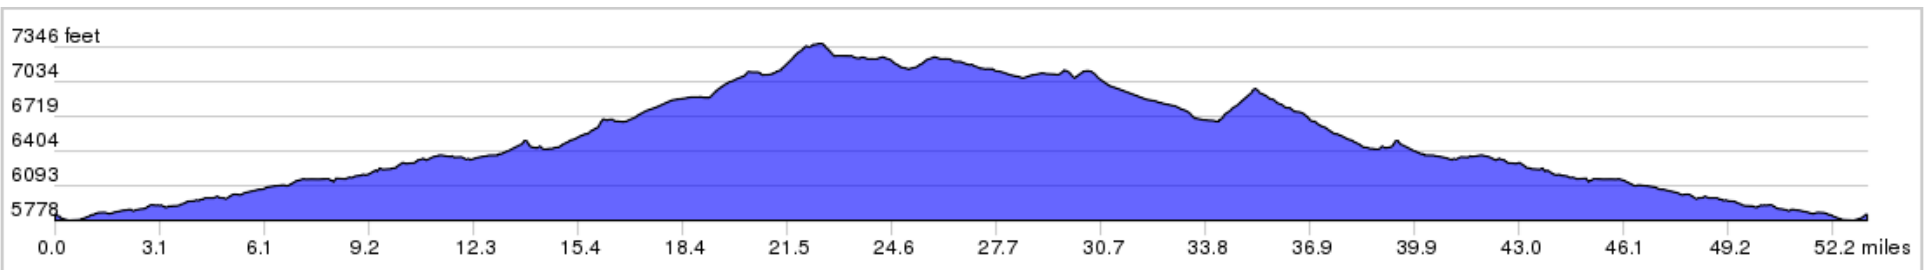

Sedalia Palmer Lk Larkspur Sedalia

Sedalia Palmer Lk Larkspur Sedalia

0.0	0.0	▀	Start of route
0.0	0.0	←	L onto Manhart Ave
0.5	0.4	←	L onto CO-105 E/N Perry Park Rd
23.9	23.4	→	R to stay on CO-105 E
26.3	2.4	↑	Continue onto Spruce Mountain Rd
34.2	7.9	←	L onto E Perry Park Ave
34.3	0.1	↑	Continue onto Larkspur Rd
35.2	0.9	↑	Continue onto W Perry Park Ave
37.4	2.2	→	R onto CO-105 W/Perry Park Rd
52.8	15.4	→	R onto CO-67 N/Manhart Ave
53.2	0.4	→	R onto N Plum Ave

53.2 miles. +2958/-2960 feet

53.3	0.0	▀	End of route
------	-----	---	--------------

0.0 miles. +0/-0 feet