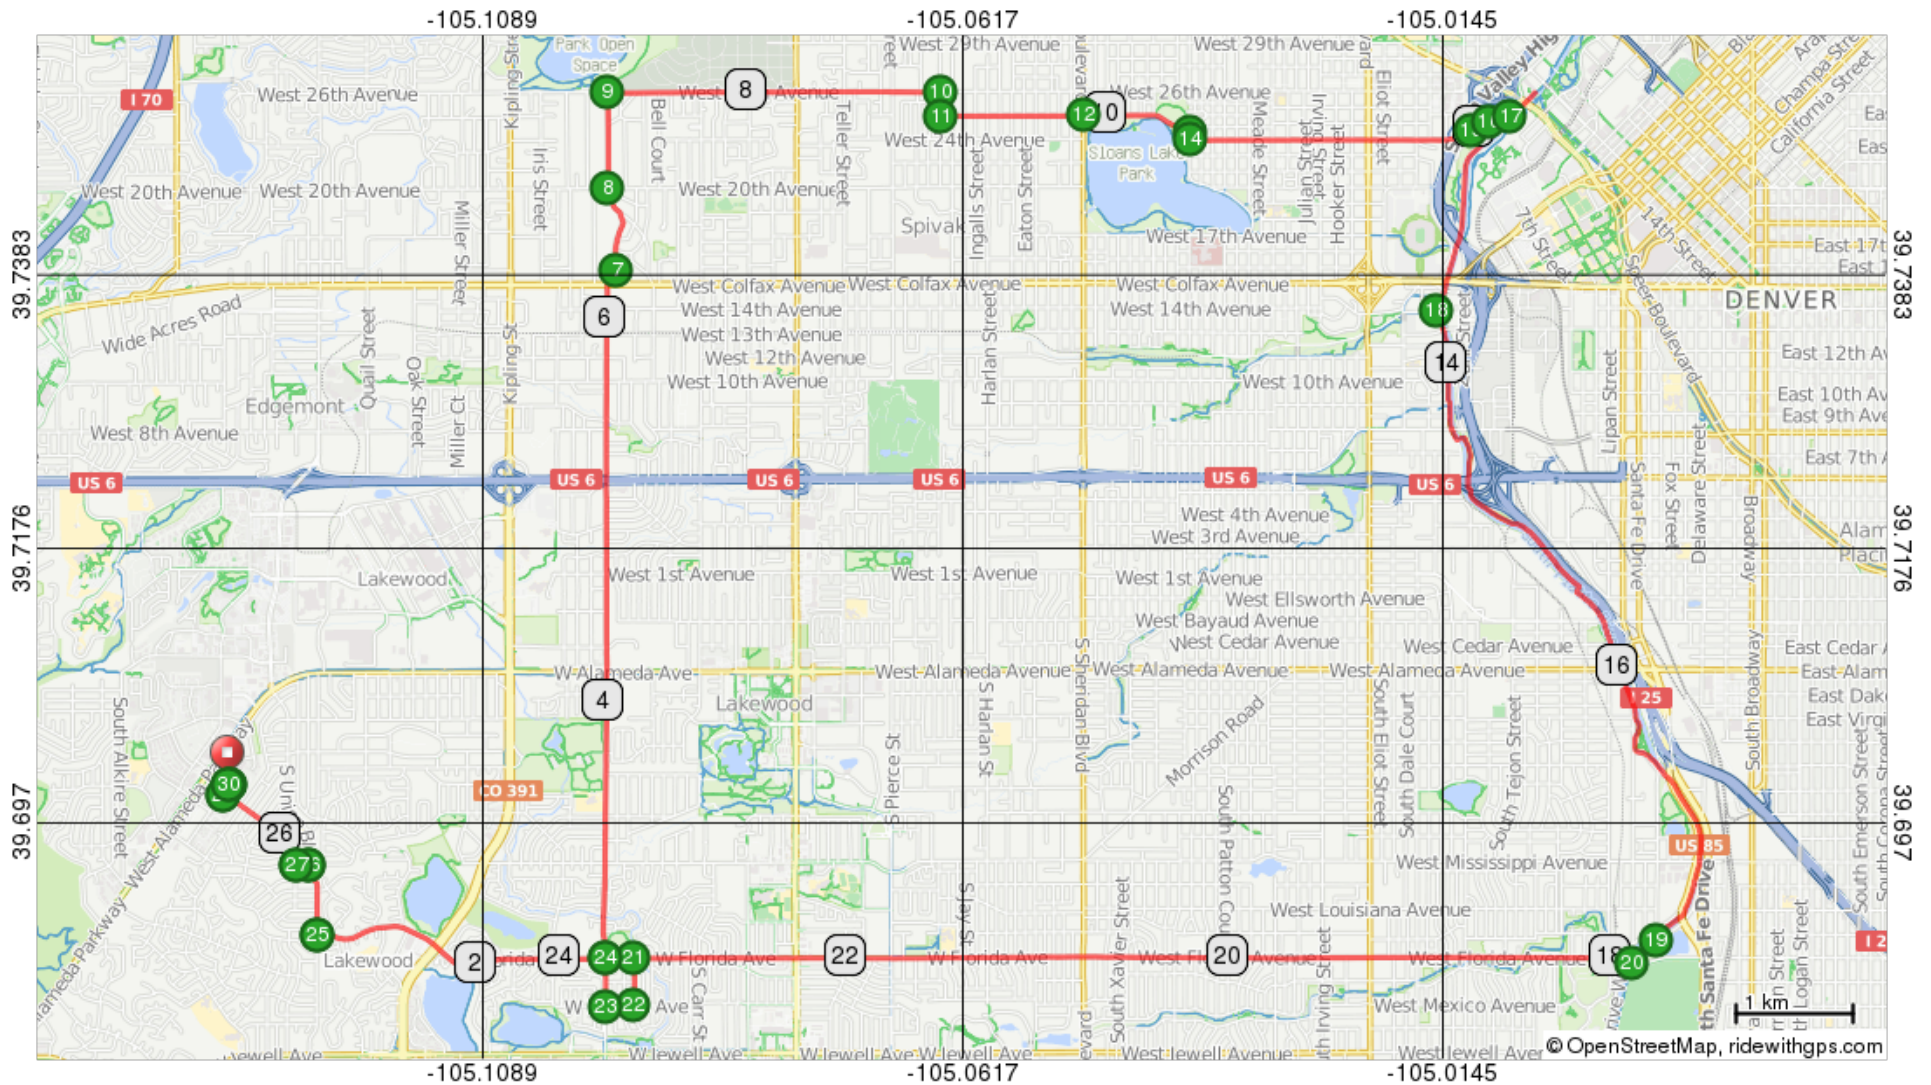

GMS Garrison REI Florida GMS

GMS Garrison REI Florida GMS

0.0	0.0	▀	Start of route
0.0	0.0	→	S Xenon Ct turns R and becomes W Nevada Pl
0.1	0.1	←	L onto S Van Gordon Ct
0.6	0.6	←	L onto W Mississippi Ave
0.7	0.1	→	R onto S Union Blvd
1.1	0.4	←	L onto W Florida Ave
2.7	1.6	←	L onto S Garrison St
6.3	3.6	←	L onto Glenmoor Dr
6.8	0.5	↑	Continue onto Garrison St
7.3	0.5	→	R onto Co Rd 34/W 26th Ave
9.0	1.7	→	R onto Lamar St
9.1	0.1	←	L onto W 25th Ave

9.1 miles. +189/-641 feet

9.9	0.7	↑	Continue onto W Byron Pl
10.5	0.6	→	R onto Stuart St
10.5	0.0	←	L onto W 23rd Ave
12.0	1.5	↑	Continue onto Water St
12.1	0.1	→	R
12.2	0.1	←	L onto S Platte River Trail
13.7	1.5	←	L to stay on S Platte River Trail
17.7	4.0	→	R to stay on S Platte River Trail
17.9	0.2	→	R onto W Florida Ave
23.1	5.2	←	L onto S Endicott St
23.4	0.2	→	R onto W Mexico Ave
23.5	0.2	→	R onto S Garrison St
23.8	0.3	←	L onto W Florida Ave

14.6 miles. +517/-244 feet

25.4	1.6	→	R onto S Union Blvd
25.7	0.4	←	L onto W Mississippi Ave
25.8	0.1	→	R onto S Van Gordon Ct
26.4	0.6	→	R onto W Nevada Pl
26.4	0.1	←	W Nevada Pl turns L and becomes S Xenon Ct
26.4	0.0	▀	End of route

2.7 miles. +71/-16 feet