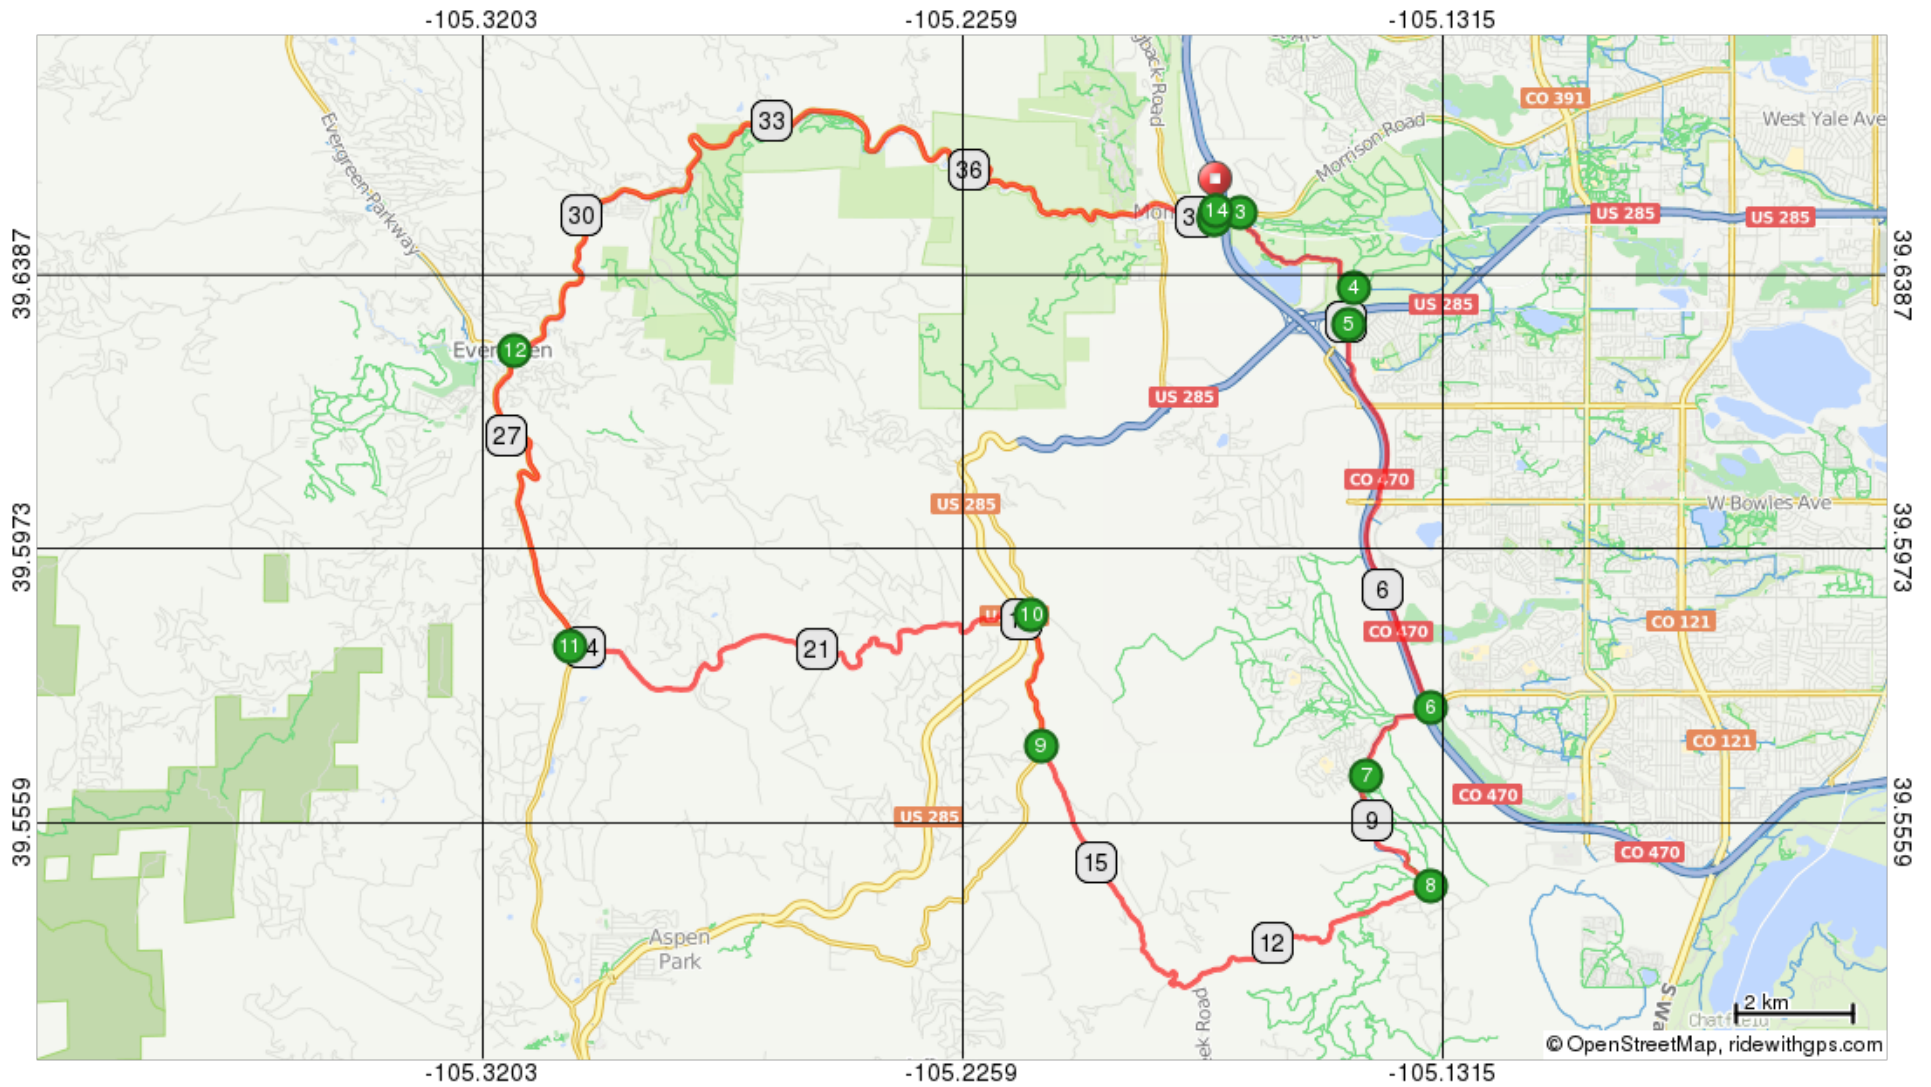

COBRA 9-14 Route

COBRA 9-14 Route

0.0	0.0	🚩	Start of route
0.1	0.1	←	Rooney Road Across Morrison to C470 Bike Path through Bear Creek Park
0.1	0.0	←	L onto Bear Creek Ave/W Morrison Rd
0.4	0.3	→	R into Bear Creek Park
2.2	1.8	→	R up toward Home Depot
3.0	0.8	→	Slight R to C470 path South
7.3	4.3	→	R toward up Ken Caryl Ave
8.4	1.1	→	R onto Valley View Trail

8.4 miles. +710/-405 feet

10.0	1.6	→	R onto Co Rd 124/W Deer Creek Canyon Rd
16.4	6.4	→	R onto Co Rd 122/S Turkey Creek Rd
17.9	1.5	←	L onto N Turkey Creek Rd
24.2	6.3	↑	Exit the traffic circle onto County Highway 73
28.1	3.9	↑	Continue straight onto Bear Creek Rd
39.2	11.1	←	L onto S Rooney Rd
39.3	0.1	🚩	End of route

30.8 miles. +3002/-3014 feet