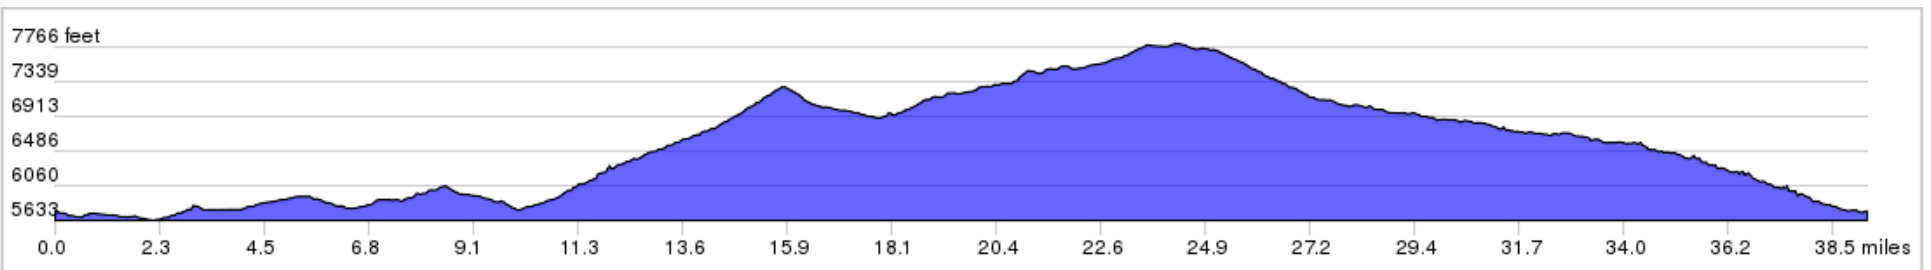

COBRA 9-14 Route

COBRA 9-14 Route

0.0	0.0	🚩	Start of route
0.1	0.1	←	Rooney Road Across Morrison to C470 Bike Path through Bear Creek Park
0.1	0.0	←	L onto Bear Creek Ave/W Morrison Rd
0.4	0.3	→	R into Bear Creek Park
2.2	1.8	→	R up toward Home Depot
3.0	0.8	→	Slight R to C470 path South
7.3	4.3	→	R toward up Ken Caryl Ave
8.4	1.1	→	R onto Valley View Trail

8.4 miles. +710/-405 feet

10.0	1.6	→	R onto Co Rd 124/W Deer Creek Canyon Rd
16.4	6.4	→	R onto Co Rd 122/S Turkey Creek Rd
17.9	1.5	←	L onto N Turkey Creek Rd
24.2	6.3	↑	Exit the traffic circle onto County Highway 73
28.1	3.9	↑	Continue straight onto Bear Creek Rd
39.2	11.1	←	L onto S Rooney Rd
39.3	0.1	🚩	End of route

30.8 miles. +3002/-3014 feet