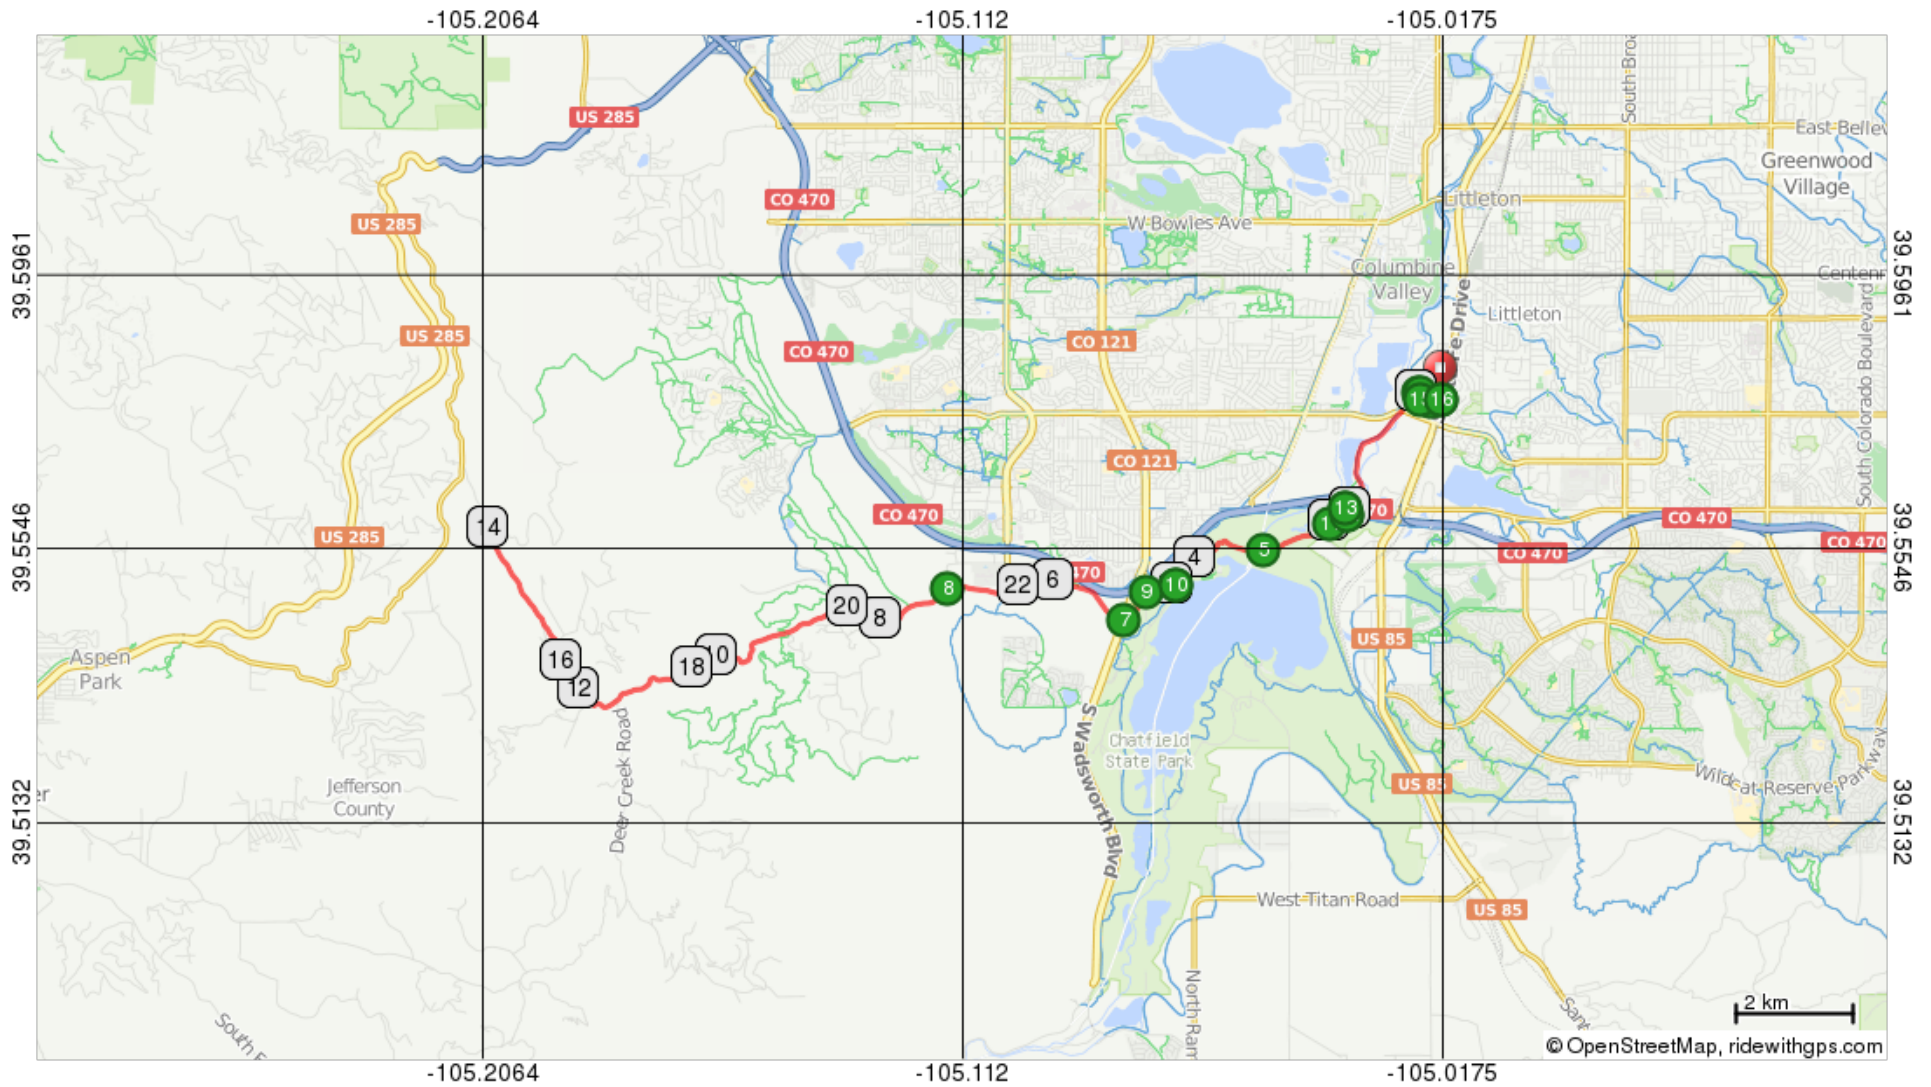

# Aspen Grove Deer Creek Hill Climb

## Aspen Grove Deer Creek Hill Climb

0.0	0.0	▀	Start of route
0.2	0.2	←	L onto W Carson Dr
0.4	0.2	←	Slight L onto Mary Carter Greenway Trail
2.1	1.7	←	L
2.2	0.1	→	R
3.2	1.0	↑	Continue straight onto Perimeter Rd
4.4	1.2	→	R
5.1	0.8	↑	Continue straight onto Co Rd 124/W Deer Creek Canyon Rd
21.2	16.1	→	Slight R onto W Deer Creek Canyon Rd
23.7	2.5	←	L
24.0	0.3	←	L onto Perimeter Rd

24.0 miles. +2232/-2131 feet

26.0	2.0	↑	Continue straight
26.2	0.2	←	L toward Mary Carter Greenway Trail
26.3	0.1	→	R onto Mary Carter Greenway Trail
28.0	1.7	→	R
28.1	0.1	←	L onto W Carson Dr
28.4	0.3	▀	End of route

4.4 miles. +53/-42 feet